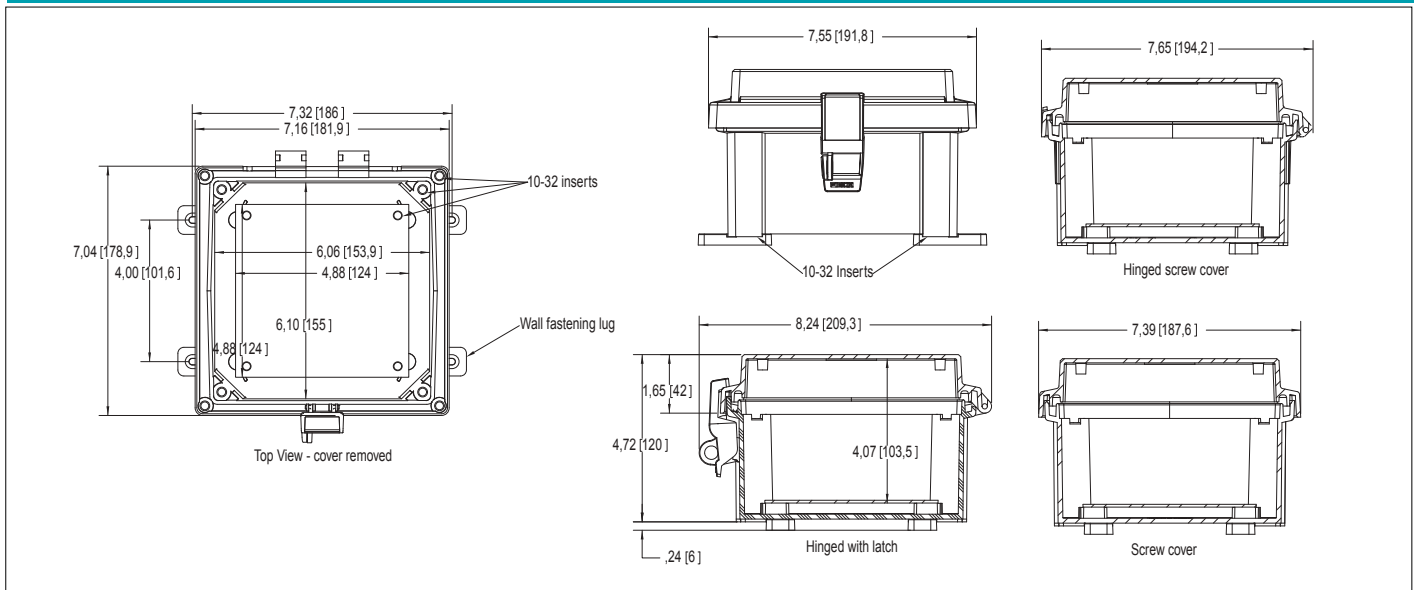

DIMENSIONS

Accuenergy Corp.

Los Angeles-Toronto-Beijing

North America Toll Free: 1-877-721-8908

Web: www.accuenergy.com

Email: marketing@accuenergy.com