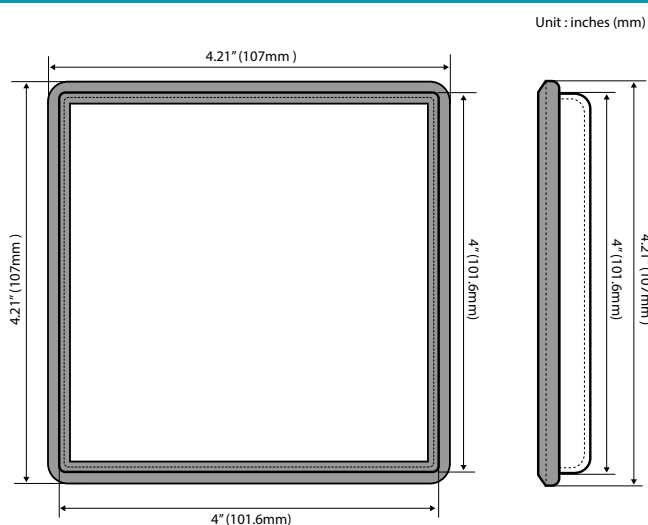

# IP66/NEMA4X Protection Cover

*Acuvim II, Acuvim-L and Acuvim-L V3 Series Power Meters*

The IP66/NEMA4X Protection Cover is designed for Acuvim II, Acuvim-L and all 96mm by 96mm display panel meters; it increases the IP environmental rating of a meter's display to IP66 or NEMA 4X regardless of the original rating of display.

The IP66/NEMA4X Protection Cover prevents damage from dust, water, and other elements when paired with Acuvim II and L series meters they become an effective solution for high protection-required applications, such as outdoor panels.

**Note:** To use the display keys, easily remove the IP66/NEMA4X Protection Cover as the seal is made of durable - tight grip rubber. Simply push back in place when you're done.

## DIMENSIONS